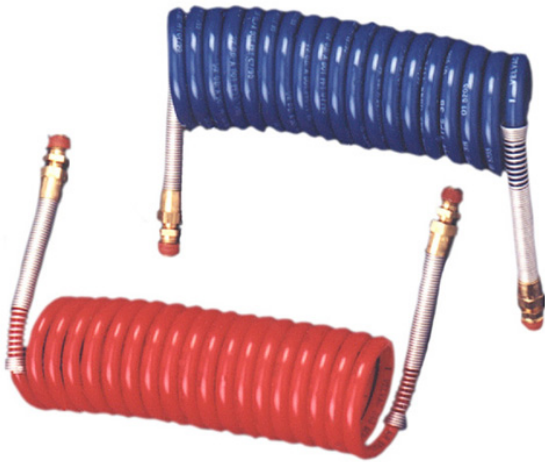

GLOBAL

TRACTOR-TRAILER CONNECTOR KITS

- 6" lead on both ends
- Assembly includes permanently swaged 1/2"-14 NPTF end fittings with heavy gauge spring for extra support
- Kit contains one Emergency (Red) and one Service (Blue) 1/2" O.D. nylon tubing assembly
- Meets SAE J844 and FMVSS 106 requirements

PART #	DESCRIPTION	PACK
F14-222360	TRACTOR-TRAILER CONN. KIT	(B)

LINE IDENTIFICATION TAGS

- 22 gauge aluminum construction with bright red enamel lettering
- 7/8" diameter hole

PART #	DESCRIPTION	PACK
F14-226160	EMERGENCY - LINE I.D. TAG	(BA)
F14-226170	SERVICE - LINE I.D. TAG	(BA)