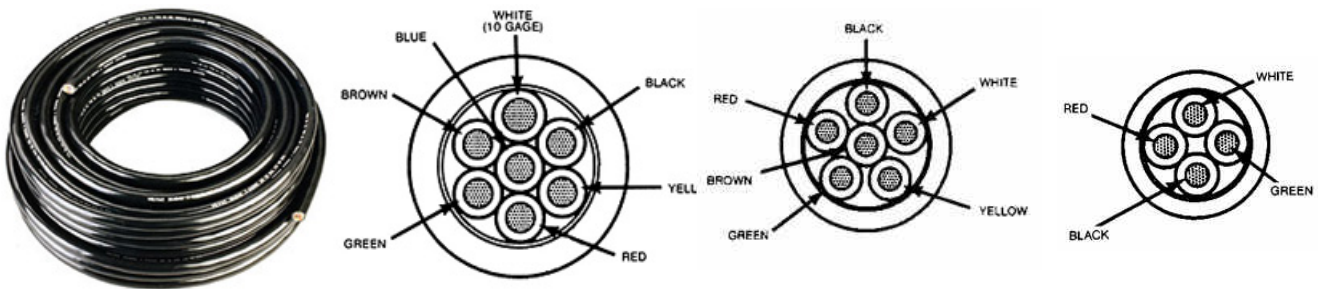

GLOBAL

TRACTOR-TRAILER CABLE

7-WAY COILED CABLE ASSEMBLIES

- Durable black outer jacket resists abrasion and provides excellent coil retention
- Available with Heavy-duty zinc die cast plugs with spring guards (also available without)
- Operating temperature range of -55°F to +185°F

MULTIPLE CONDUCTOR TRAILER CABLE

ABS cable meets SAE J2394 June 1998 Type F requirements

PART #	DESCRIPTION	PACK
A29-259668	12' 7-WAY COILED CABLE W/PLUGS	(B)
A29-259714	12' 7-WAY COILED CABLE	(B)
A29-260805	14-4 TRAILER CABLE 25 FT	(B)
A29-260810	14-6 TRAILER CABLE 25 FT	(B)
A29-260815	14-7 TRAILER CABLE 25 FT	(B)