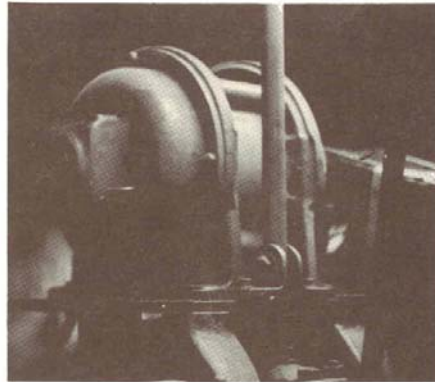

FEATURES:

- PROVIDES SMOOTH, CLEAN OPERATION
- QUICK, EASY AND READY TO USE — NO MIXING OR DILUTING NECESSARY
- SAFELY AND THOROUGHLY CLEANS HIGHLY POLISHED METALS
- NO WASHING OR FLUSHING REQUIRED
- NON-STAINING
- NON-FLAMMABLE

APPLICATIONS:

- AIR COMPRESSORS
- AIR CONDITIONERS
- BATTERY CHARGERS
- GRINDERS
- GENERATORS / STARTERS
- FANS
- ELECTRIC MOTORS
- PORTABLE TOOLS
- TESTERS
- WELDERS
- CONTROLS
- COMMUTATORS
- DISTRIBUTORS
- RELAYS
- SOLENOIDS
- ANTENNA & POWER CABLE INSULATORS
- SWITCHES
- PUMPS
- MONORAILS
- PACKAGING/WRAPPING MACHINES
- LINOTYPE MATRICES
- METAL INSTRUMENT PANELS
- REGISTERS
- CLOCKS

GLOBAL INDUSTRIAL PRODUCTS