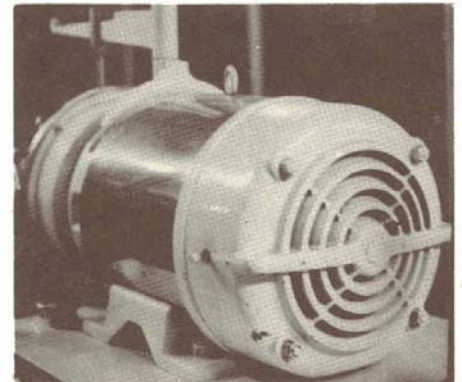

FEATURES:

- PROVIDES SMOOTH, CLEAN OPERATION
- QUICK, EASY AND READY TO USE — NO MIXING OR DILUTING NECESSARY
- SAFELY AND THOROUGHLY CLEANS HIGHLY POLISHED METALS
- NO WASHING OR FLUSHING REQUIRED
- NON-STAINING
- NON-FLAMMABLE

APPLICATIONS:

- AIR COMPRESSORS
- AIR CONDITIONERS
- BATTERY CHARGERS
- GRINDERS
- GENERATORS / STARTERS
- FANS
- ELECTRIC MOTORS
- PORTABLE TOOLS
- TESTERS
- WELDERS
- CONTROLS
- COMMUTATORS
- DISTRIBUTORS
- RELAYS
- SOLENOIDS
- ANTENNA & POWER CABLE INSULATORS
- SWITCHES
- PUMPS
- MONORAILS
- PACKAGING/WRAPPING MACHINES
- LINOTYPE MATRICES
- METAL INSTRUMENT PANELS
- REGISTERS
- CLOCKS

GLOBAL INDUSTRIAL PRODUCTS